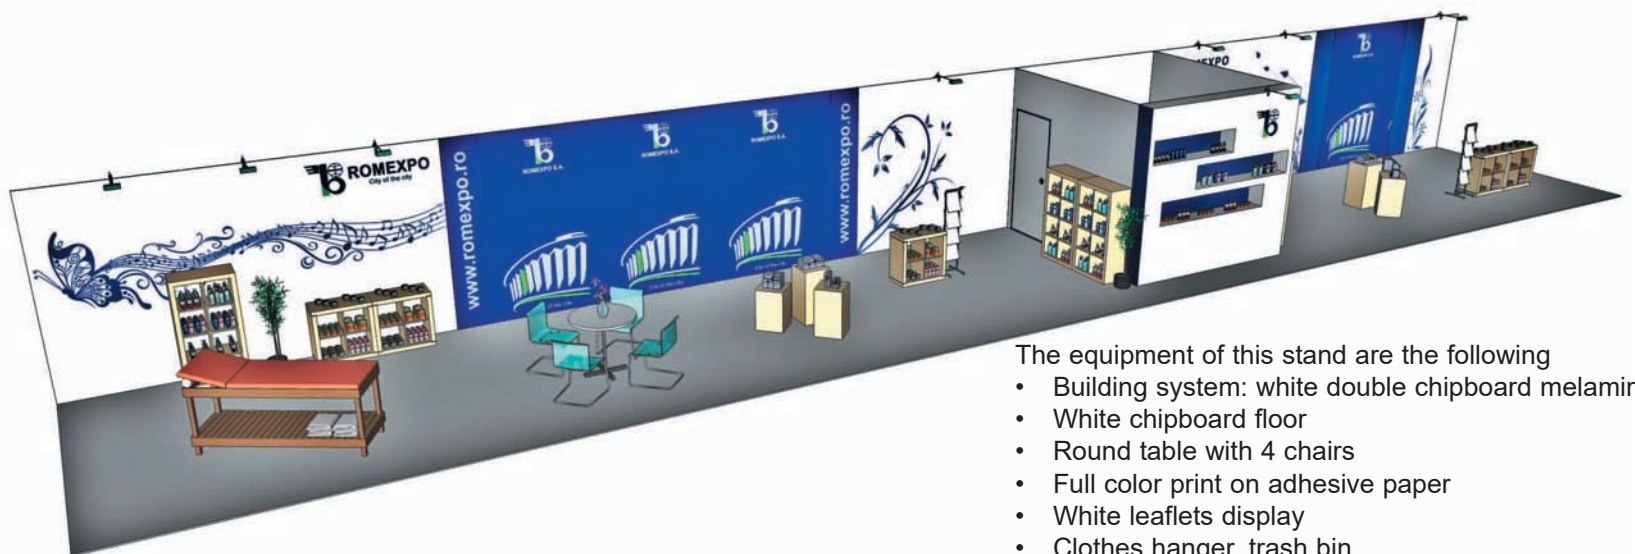

Cod: 01

Renting Indoor Standard Stand

- Walls on the outline (except the opened sides) from panels and modular structure (L panel = 1 m / H panel = 2,5 m / open H = 2,3 m)
- Carpet – one use only
- Fascia board with company name, on the open sides of the stand
- Electrical connection 230V/3kW.
- The stand also includes 1 sqm office (with 1 curtain, 1 panel, 1 clothes hanger).

Cod: 02

Renting Stand EXTRA

The equipment of this stand are the following:

- Walls on the outline (except the open sides) from panels and modular structure (L panou=1 m / H=3,5 m / H liber =2,3m)
- Single use carpet
- Office with folding door
- Table with 4 chairs
- Clothes hanger, trash bin
- Lighting system: spotlights
- Electrical connection 230V/3kW
- Full color print on adhesive paper

*) personalized offer depending on area

Cod: 05

Renting Stand PREMIUM

The equipment of this stand are the following

- Building system: white double chipboard melamine
- White chipboard floor
- Round table with 4 chairs
- Full color print on adhesive paper
- White leaflets display
- Clothes hanger, trash bin
- Ornamental plants
- Electrical connection 230V/3kW

*) personalized offer depending on area

Cod: 06

Renting Outdoor Standard Stand

- Walls on the outline, platform/stage, roof
- Carpet – one use only
- Fascia board with company name, on the main side of the booth
- Power panel 230V/3kW
- 1 table, 3 chairs, 1 garbage bin, 1 spotlights/4sqm, 1 plug
- The stand also includes 1 sqm office (with 1 curtain, 1 pannel, 1 clothes hanger)