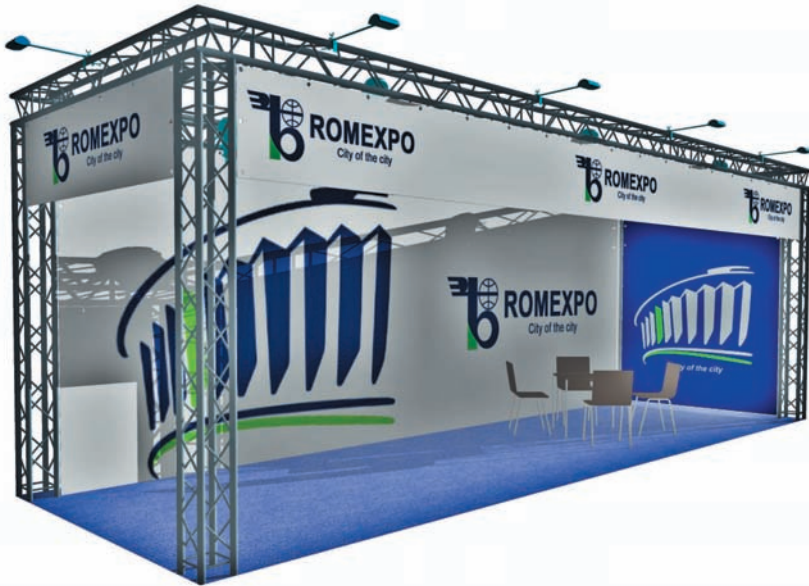

Cod: 03

Renting Stand ADVANTAGE

The equipment of this stand are the following:

- Building system: MSB modular structure
- Single use carpet
- Office with folding door
- Lighting system: reflectors
- Table with 4 chairs
- Clothes hanger, trash bin
- Graphics on the background banner
- Electrical connection 230V/3kW

*) personalized offer depending on area

Cod: 04