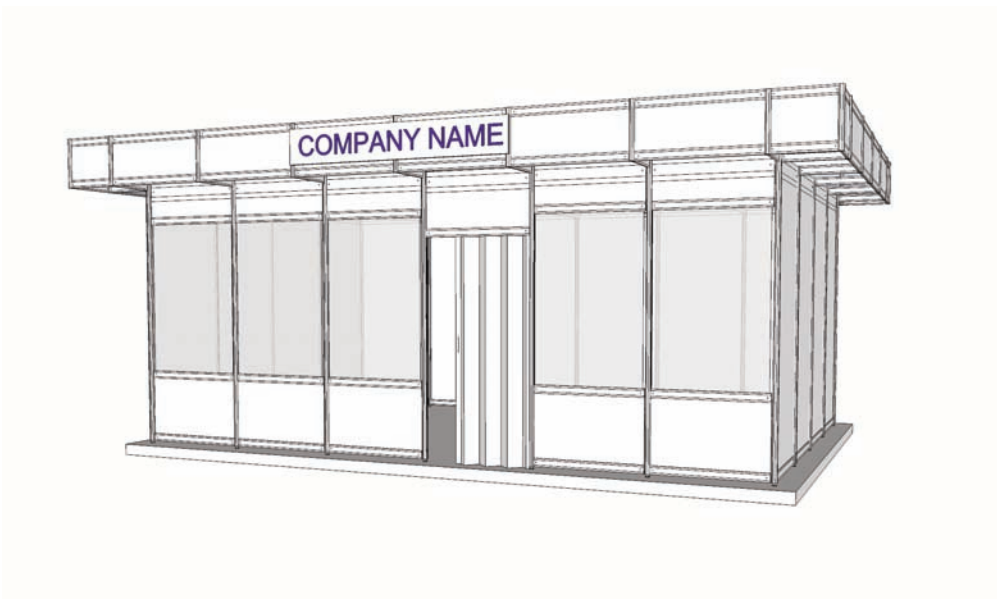

Cod: 01

Renting Indoor Standard Stand

- Walls on the outline (except the opened sides) from panels and modular structure (L panel = 1 m / H panel = 2,5 m / open H = 2,3 m)
- Carpet – one use only
- Fascia board with company name, on the open sides of the stand
- Electrical connection 230V/3kW.
- The stand also includes 1 sqm office (with 1 curtain, 1 panel, 1 clothes hanger).

Cod: 02

Renting Stand EXTRA

The equipment of this stand are the following:

- Walls on the outline (except the open sides) from panels and modular structure (L panou=1 m / H=3,5 m / H liber =2,3m)
- Single use carpet
- Office with folding door
- Table with 4 chairs
- Clothes hanger, trash bin
- Lighting system: spotlights
- Electrical connection 230V/3kW
- Full color print on adhesive paper

*) personalized offer depending on area

Cod: 05

Renting Stand PREMIUM

The equipment of this stand are the following

- Building system: white double chipboard melamine
- White chipboard floor
- Round table with 4 chairs
- Full color print on adhesive paper
- White leaflets display
- Clothes hanger, trash bin
- Ornamental plants
- Electrical connection 230V/3kW

*) personalized offer depending on area

Cod: 06

Renting Outdoor Standard Stand

- Walls on the outline, platform/stage, roof
- Carpet – one use only
- Fascia board with company name, on the main side of the booth
- Power panel 230V/3kW
- 1 table, 3 chairs, 1 garbage bin, 1 spotlights/4sqm, 1 plug
- The stand also includes 1 sqm office (with 1 curtain, 1 pannel, 1 clothes hanger)